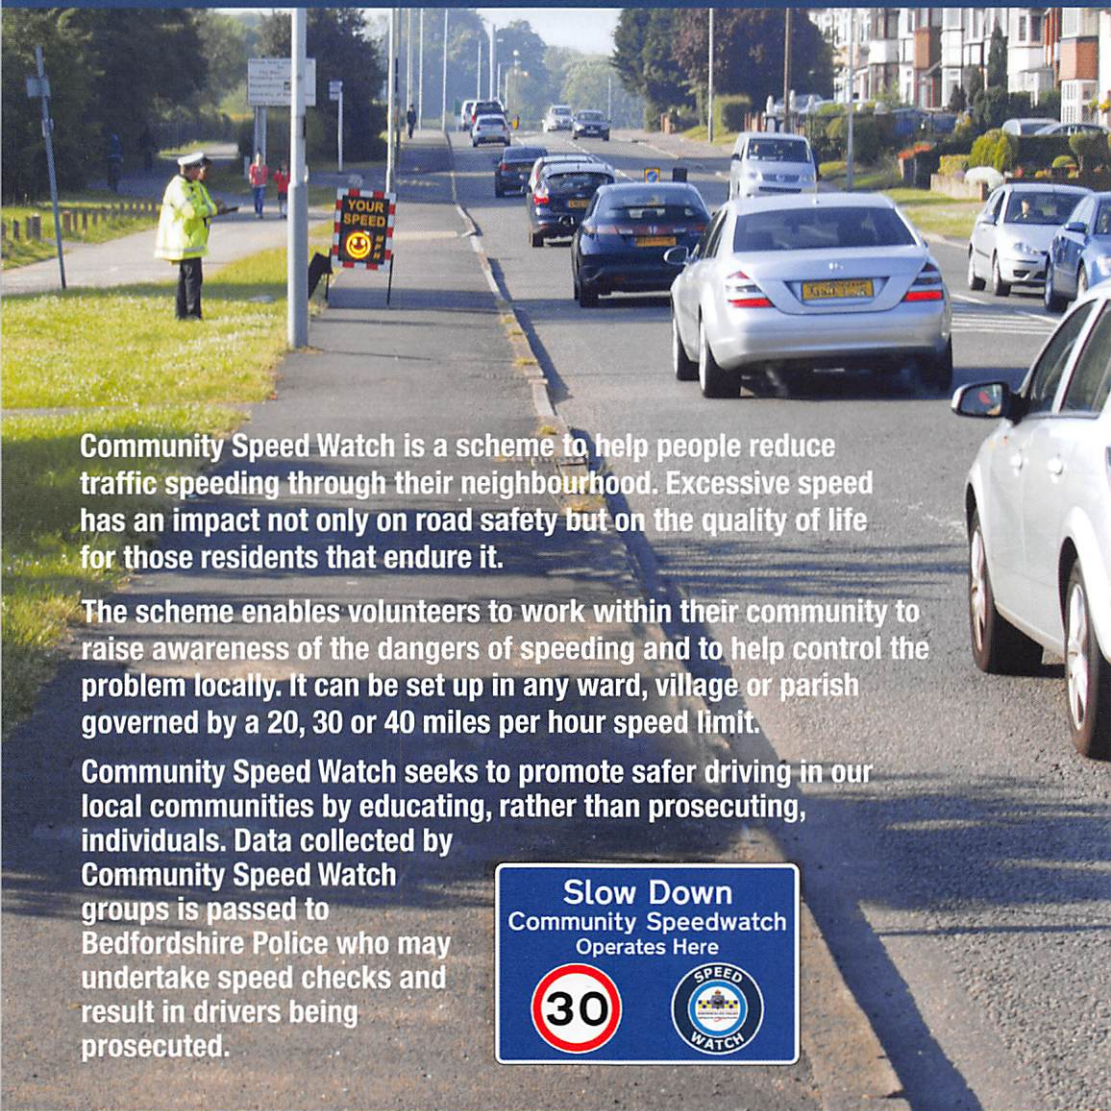

BEDFORDSHIRE SPEED WATCH

Community Speed Watch is a scheme to help people reduce traffic speeding through their neighbourhood. Excessive speed has an impact not only on road safety but on the quality of life for those residents that endure it.

The scheme enables volunteers to work within their community to raise awareness of the dangers of speeding and to help control the problem locally. It can be set up in any ward, village or parish governed by a 20, 30 or 40 miles per hour speed limit.

Community Speed Watch seeks to promote safer driving in our local communities by educating, rather than prosecuting, individuals. Data collected by Community Speed Watch groups is passed to Bedfordshire Police who may undertake speed checks and result in drivers being prosecuted.

The course can be arranged at various locations around the county and consists of two modules which last for a maximum of two hours.

If you are interested in becoming a Speed Watch Volunteer visit:
www.drivesafely.org
or email: speedwatch@bedfordshire.pnn.police.uk